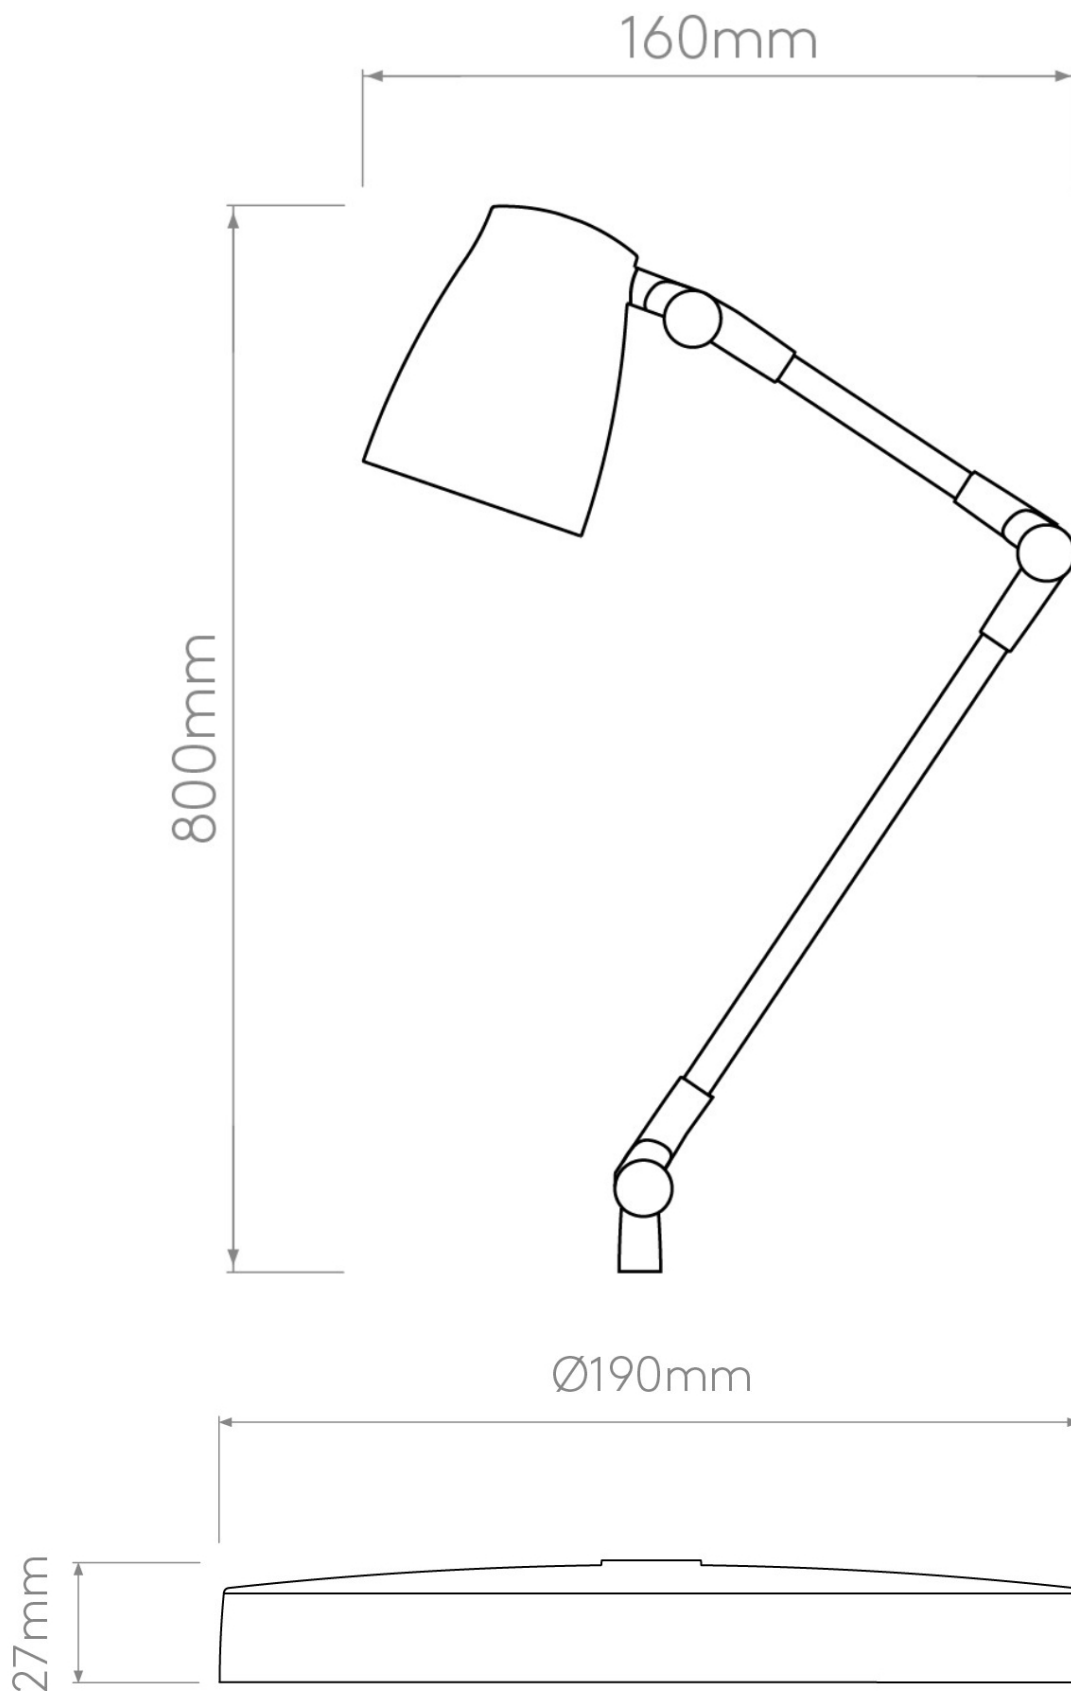

Astro Lighting - Atelier Desk Complete 1224006 (4564) & 1224003 (4561) - Matt Black Table Light

Please note that some dimensions may vary slightly due to manufacturing tolerances, this includes cable entry and fixing holes