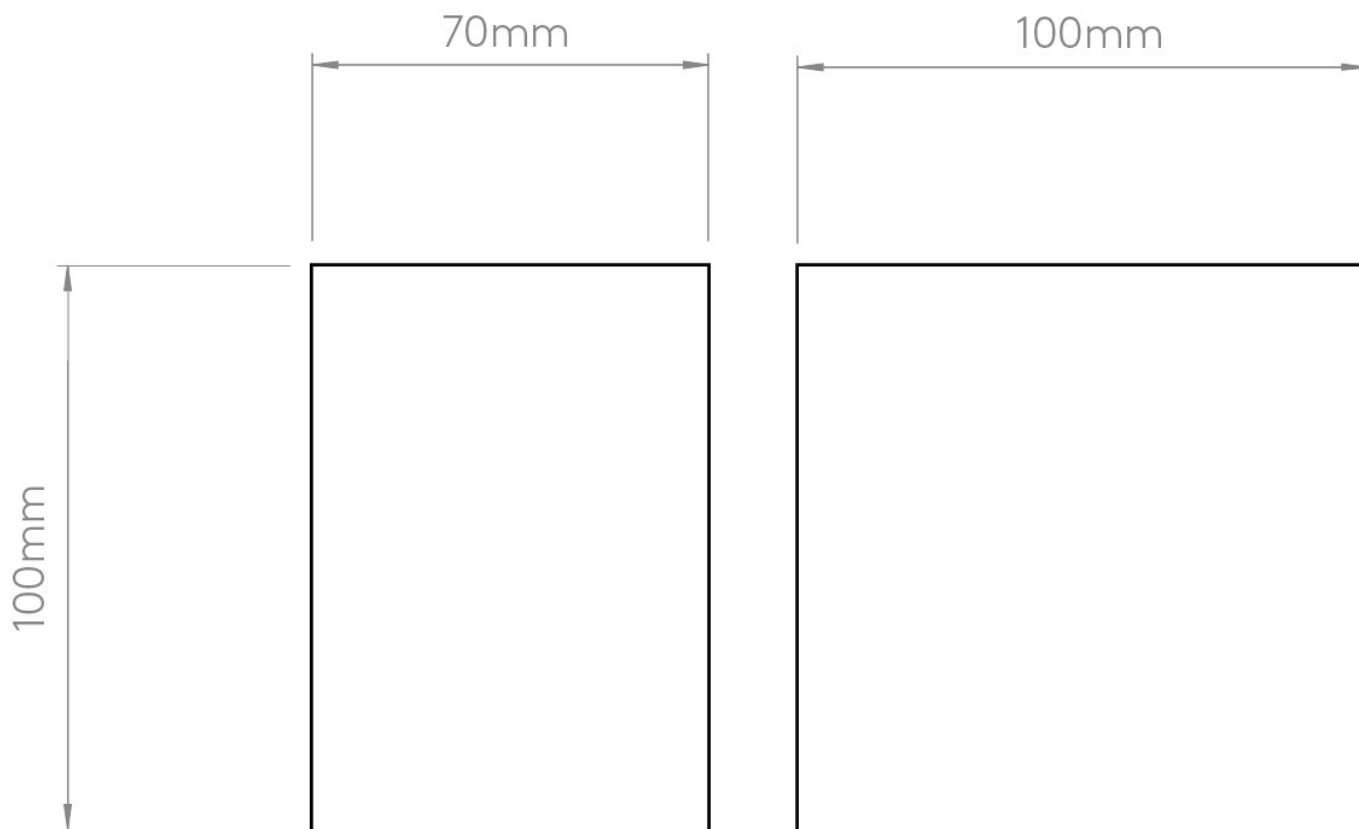

Astro Lighting - Mosto 1173001 (813) - Plaster Wall Light

Please note that some dimensions may vary slightly due to manufacturing tolerances, this includes cable entry and fixing holes

CONTACT